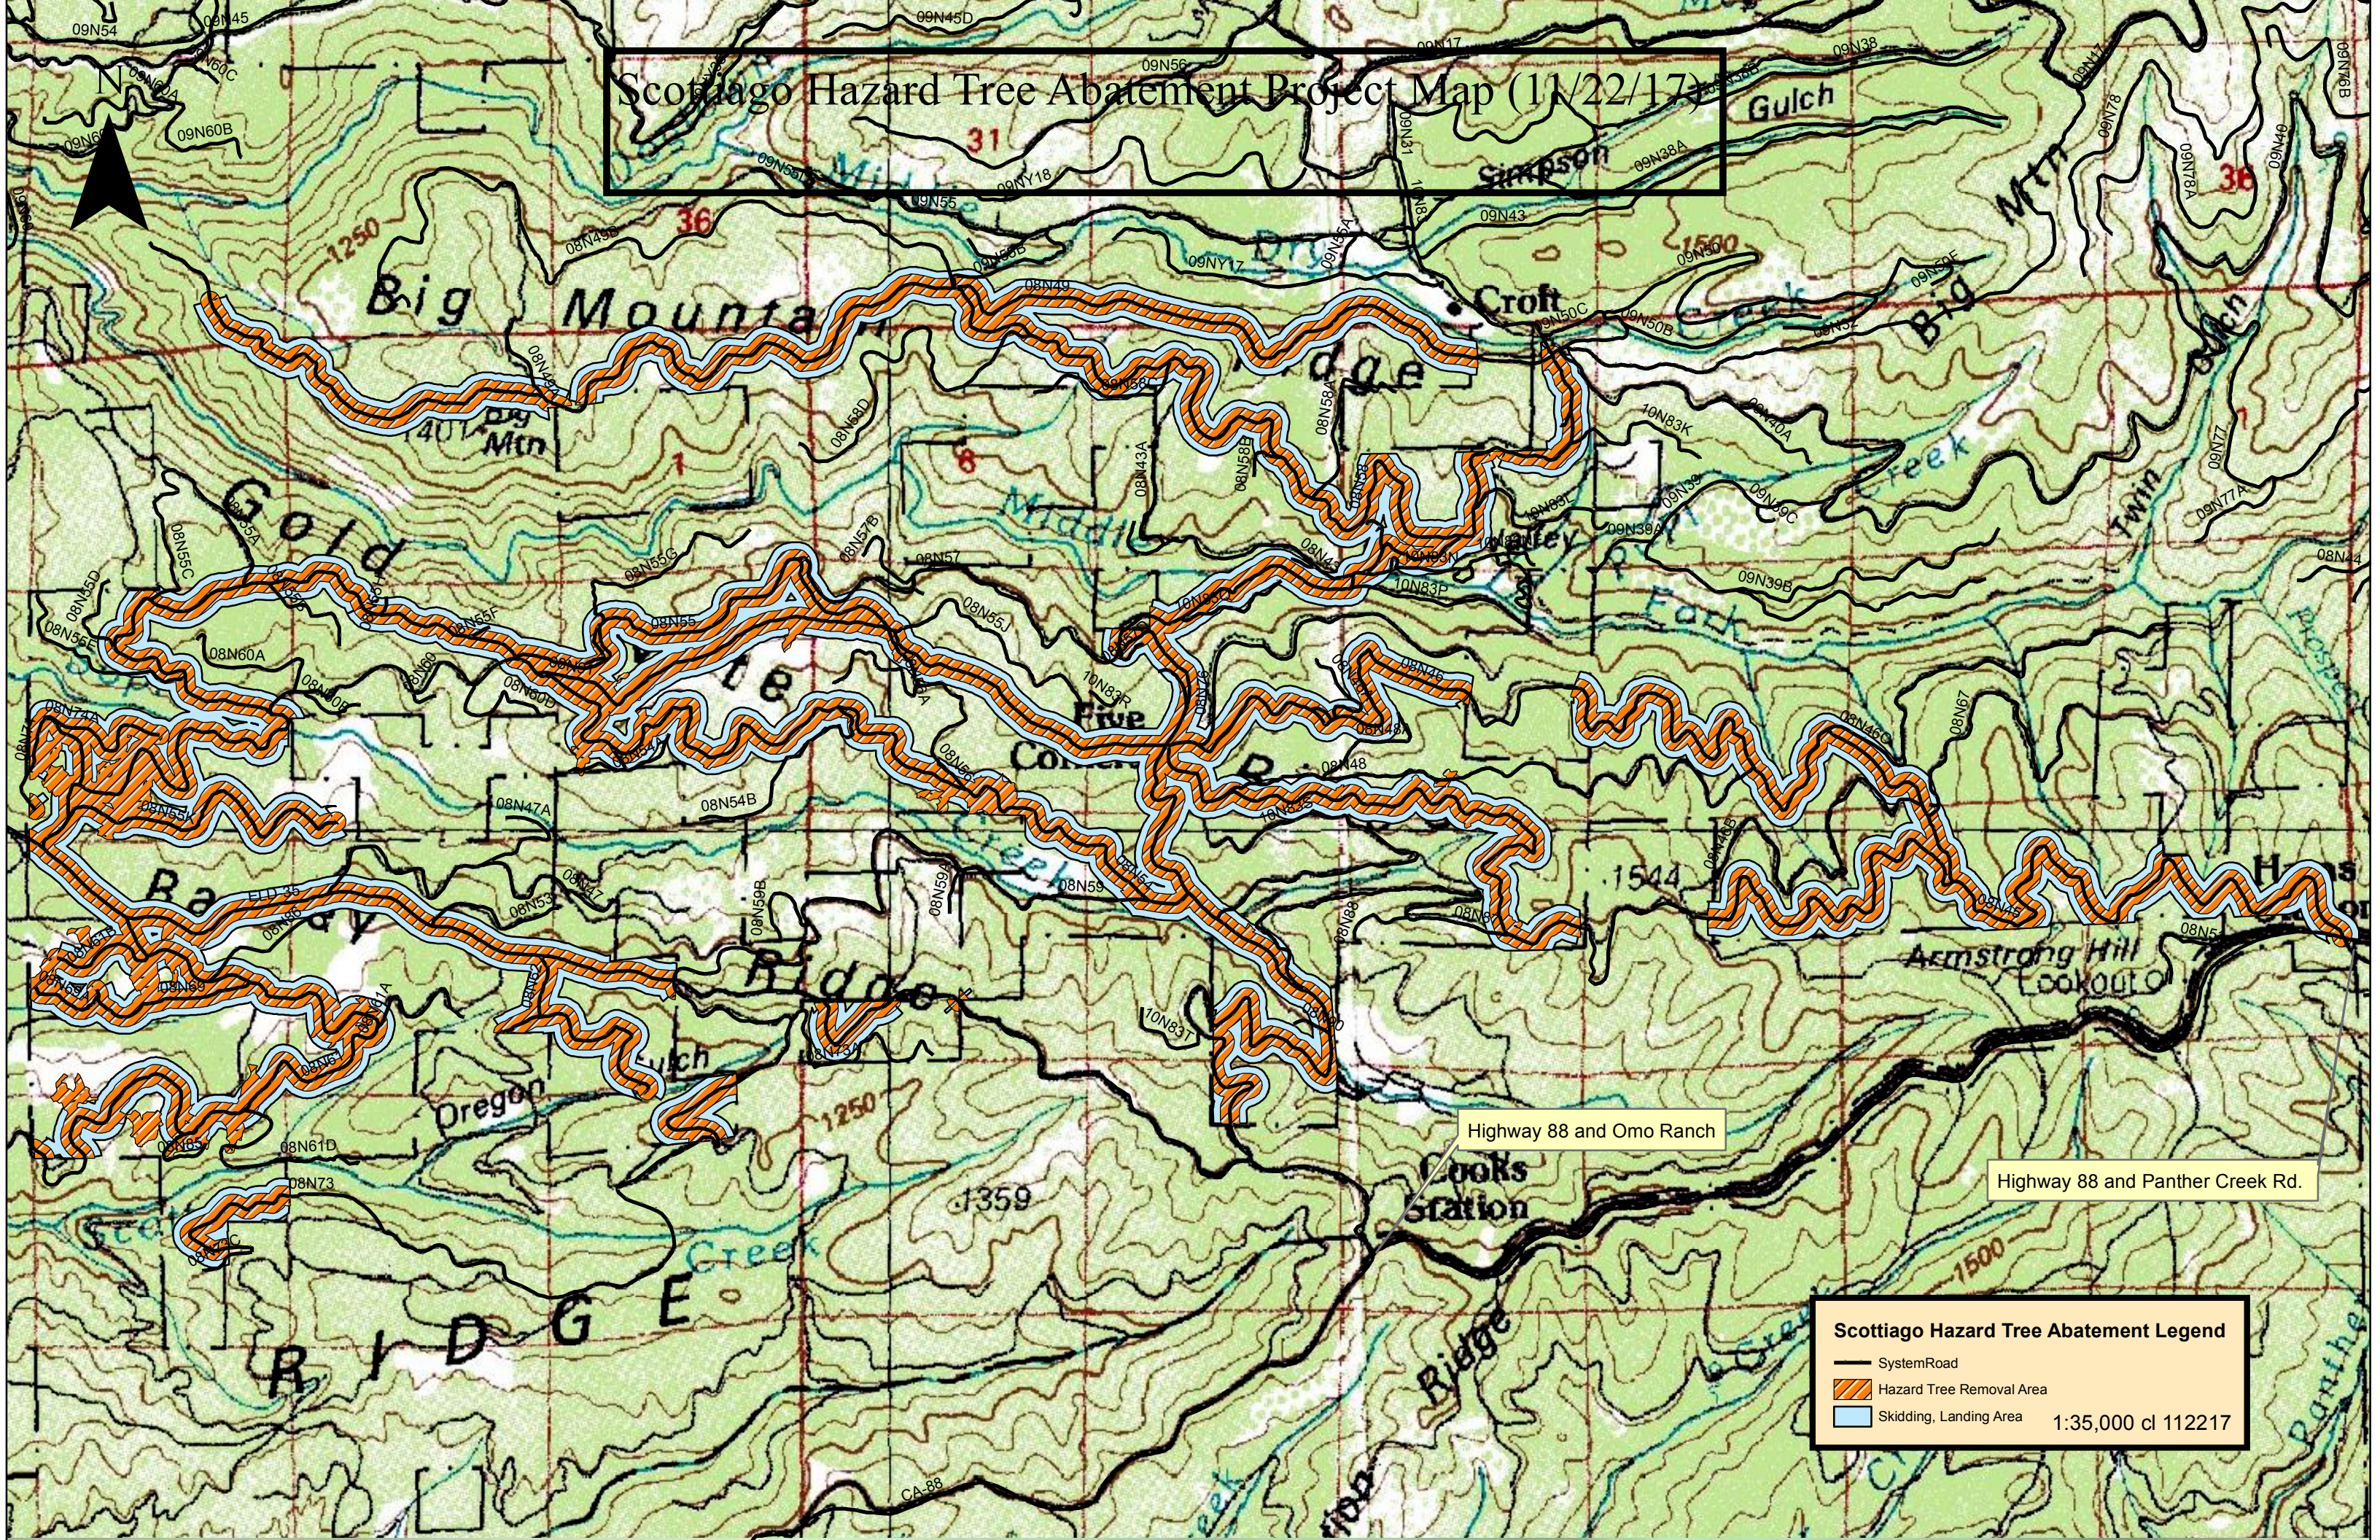

Scottiago Hazard Tree Abatement Project Map (11/22/17)

Scottiago Hazard Tree Abatement Legend

- System Road
- Hazard Tree Removal Area
- Skidding, Landing Area

1:35,000 cl 112217

Highway 88 and Omo Ranch

Highway 88 and Panther Creek Rd.